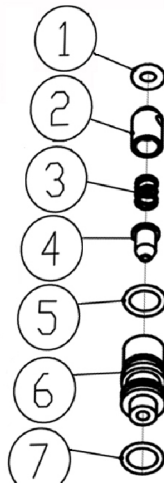

SIZE	DWG. NO.	REV.
A	520002	C
SCALE:	N/A	ECN#
	DC13-0353	SHEET 1 OF 5

14 PART NO. 7105741

OIL SEAL KIT		
ITEM	QTY	DESCRIPTION
1	3	SEAL, OIL

16 PART NO. 7106627

WATER SEAL KIT		
ITEM	QTY	DESCRIPTION
1	3	HIGH PRESSURE SEAL
2	3	BACK RING
3	3	O-RING
4	3	LOW PRESSURE SEAL

19 PART NO. 7104223

VALVE KIT		
ITEM	QTY	DESCRIPTION
1	6	VALVE CASE
2	6	SPRING
3	6	VALVE PLATE
4	6	VALVE SEAT
5	6	O-RING

31 PART NO. 7106654

BOOST VALVE KIT		
ITEM	QTY	DESCRIPTION
1	1	VALVE CASE
2	1	VALVE SPRING
3	1	VALVE POLE
4	1	VALVE PLATE
5	1	O-RING

35 PART NO. 7104228

SOAP INJECTOR KIT		
ITEM	QTY	DESCRIPTION
1	1	HOSE BARB
2	1	O-RING
3	1	O-RING
4	1	STEEL BALL
5	1	SPRING

37 PART NO. 7106630

VENTURI TUBE KIT		
ITEM	QTY	DESCRIPTION
1	1	O-RING
2	1	CHECK VALVE CORE
3	1	CHECK VALVE SPRING
4	1	NOZZLE
5	1	O-RING
6	1	VENTURI TUBE
7	1	O-RING

520002 PUMP DRAWING PARTS LIST

ITEM	PART NO.	DESCRIPTION	QTY PER PUMP	COMMENT
1	7106683	Case	1	
2	7106632	Oil Seal	1	
3	7106633	Thrusting Bearing 2	1	
4	7106673	Back Ring, Wobble Plate	1	
5	7106674	O-Ring	1	
6	7106675	Wobble Plate	1	
7	7106635	Thrusting Bearing 1	1	
8	7106636	Clip	3	
9	7106637	Spring Base	3	
10	7106638	Plunger	3	
11	7106639	Spring, Plunger	3	
12	7106676	O-Ring	1	
13	7106677	Base, Plunger	1	
14	7105741	Oil Seal	3	Oil Seal Kit
15	7106642	Back Ring	3	
16	7106627	High Pressure Water Seal	3	Water Seal Kit
		Back Ring		
		O-Ring		
		Low Pressure Water Seal		
17	7106643	Back Ring	3	
18	7106644	O-Ring	1	
19	7104223	Valve Case	6	Valve Kit (INLET AND OUTLET)
		Spring		
		Valve Plate		
		Valve Seat		
		O-Ring		
20	7000123	Filter Gasket	1	
21	7105705	Nut	1	
22	7106678	Inlet Connector	1	
23	7106651	O-Ring	1	
24	7106679	Pump Head	1	
25	7106648	Screw	4	
26	7106649	Screw	3	
27	7101359	Thermal Protector	1	
28	7106680	O-Ring	1	
29	7106681	O-Ring	3	
30	7005061	Nut Plug	2	