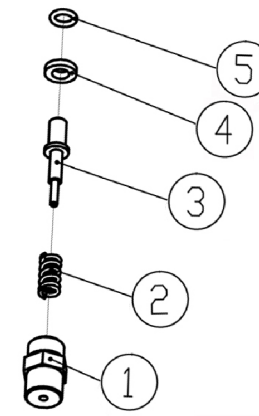

31 PART NO. 7106654

BOOST VALVE KIT		
ITEM	QTY	DESCRIPTION
1	1	VALVE CASE
2	1	VALVE SPRING
3	1	VALVE POLE
4	1	VALVE PLATE
5	1	O-RING