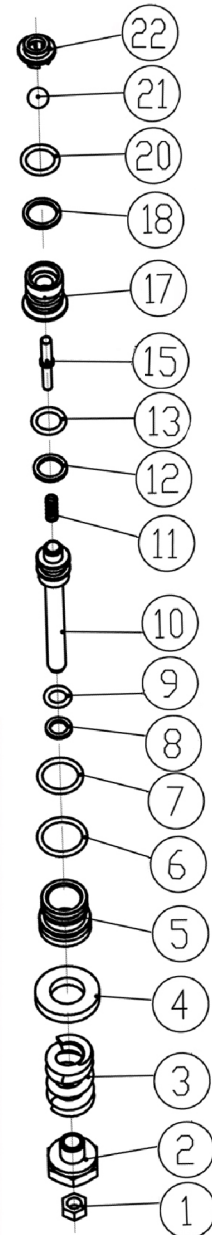

SIZE	DWG. NO.	REV.
A	520002	C
SCALE:	N/A	ECN#
	DC13-0353	SHEET 1 OF 5

14 PART NO. 7105741

OIL SEAL KIT		
ITEM	QTY	DESCRIPTION
1	3	SEAL, OIL

16 PART NO. 7106627

WATER SEAL KIT		
ITEM	QTY	DESCRIPTION
1	3	HIGH PRESSURE SEAL
2	3	BACK RING
3	3	O-RING
4	3	LOW PRESSURE SEAL

19 PART NO. 7104223

VALVE KIT		
ITEM	QTY	DESCRIPTION
1	6	VALVE CASE
2	6	SPRING
3	6	VALVE PLATE
4	6	VALVE SEAT
5	6	O-RING

31 PART NO. 7106654

BOOST VALVE KIT		
ITEM	QTY	DESCRIPTION
1	1	VALVE CASE
2	1	VALVE SPRING
3	1	VALVE POLE
4	1	VALVE PLATE
5	1	O-RING

35 PART NO. 7104228

SOAP INJECTOR KIT		
ITEM	QTY	DESCRIPTION
1	1	HOSE BARB
2	1	O-RING
3	1	O-RING
4	1	STEEL BALL
5	1	SPRING

37 PART NO. 7106630

VENTURI TUBE KIT		
ITEM	QTY	DESCRIPTION
1	1	O-RING
2	1	CHECK VALVE CORE
3	1	CHECK VALVE SPRING
4	1	NOZZLE
5	1	O-RING
6	1	VENTURI TUBE
7	1	O-RING

520002 PUMP DRAWING PARTS LIST

ITEM	PART NO.	DESCRIPTION	QTY PER PUMP	COMMENT
1	7106683	Case	1	
2	7106632	Oil Seal	1	
3	7106633	Thrusting Bearing 2	1	
4	7106673	Back Ring, Wobble Plate	1	
5	7106674	O-Ring	1	
6	7106675	Wobble Plate	1	
7	7106635	Thrusting Bearing 1	1	
8	7106636	Clip	3	
9	7106637	Spring Base	3	
10	7106638	Plunger	3	
11	7106639	Spring, Plunger	3	
12	7106676	O-Ring	1	
13	7106677	Base, Plunger	1	
14	7105741	Oil Seal	3	Oil Seal Kit
15	7106642	Back Ring	3	
16	7106627	High Pressure Water Seal	3	Water Seal Kit
		Back Ring		
		O-Ring		
		Low Pressure Water Seal		
17	7106643	Back Ring	3	
18	7106644	O-Ring	1	
19	7104223	Valve Case	6	Valve Kit (INLET AND OUTLET)
		Spring		
		Valve Plate		
		Valve Seat		
		O-Ring		
20	7000123	Filter Gasket	1	
21	7105705	Nut	1	
22	7106678	Inlet Connector	1	
23	7106651	O-Ring	1	
24	7106679	Pump Head	1	
25	7106648	Screw	4	
26	7106649	Screw	3	
27	7101359	Thermal Protector	1	
28	7106680	O-Ring	1	
29	7106681	O-Ring	3	
30	7005061	Nut Plug	2	