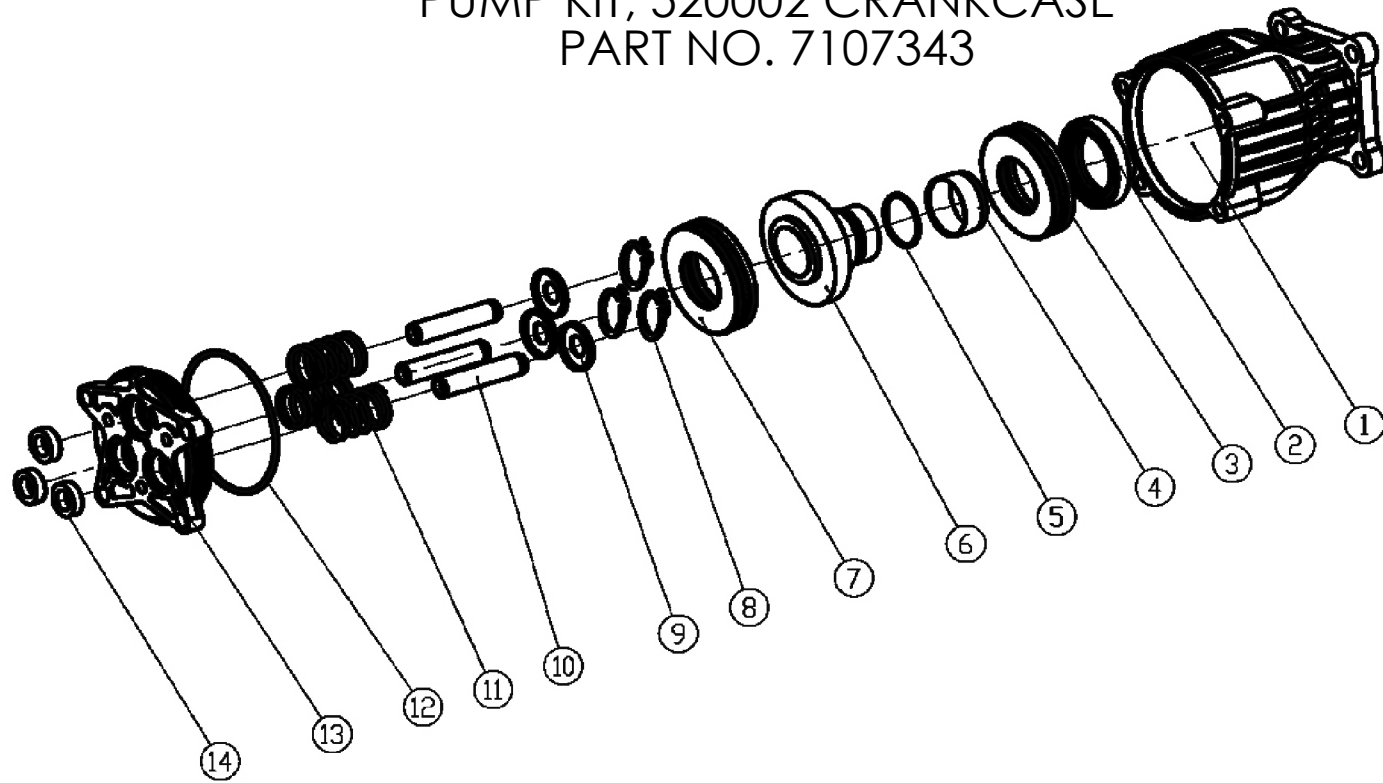

PUMP KIT, 520002 CRANKCASE
PART NO. 7107343

520002 PUMP DRAWING PARTS LIST

ITEM	PART NO.	DESCRIPTION	QTY PER PUMP	COMMENT
1	7106683	Case	1	
2	7106632	Oil Seal	1	
3	7106633	Thrusting Bearing 2	1	
4	7106673	Back Ring, Wobble Plate	1	
5	7106674	O-Ring	1	
6	7106675	Wobble Plate	1	
7	7106635	Thrusting Bearing 1	1	
8	7106636	Clip	3	
9	7106637	Spring Base	3	
10	7106638	Plunger	3	
11	7106639	Spring, Plunger	3	
12	7106676	O-Ring	1	
13	7106677	Base, Plunger	1	
14	7105741	Oil Seal	3	Oil Seal Kit