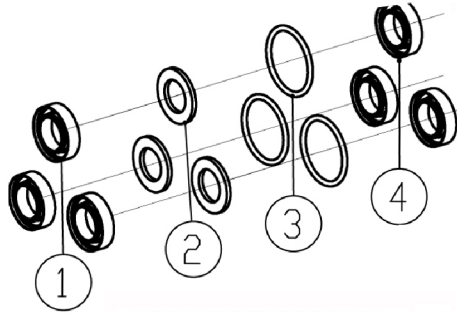

SIZE	DWG. NO.	REV.
A	520002	C
SCALE:	N/A	ECN#
	DC13-0353	SHEET 1 OF 5

14 PART NO. 7105741

OIL SEAL KIT		
ITEM	QTY	DESCRIPTION
1	3	SEAL, OIL

16 PART NO. 7106627

WATER SEAL KIT		
ITEM	QTY	DESCRIPTION
1	3	HIGH PRESSURE SEAL
2	3	BACK RING
3	3	O-RING
4	3	LOW PRESSURE SEAL

35 PART NO. 7104228

SOAP INJECTOR KIT		
ITEM	QTY	DESCRIPTION
1	1	HOSE BARB
2	1	O-RING
3	1	O-RING
4	1	STEEL BALL
5	1	SPRING

37 PART NO. 7106630

VENTURI TUBE KIT		
ITEM	QTY	DESCRIPTION
1	1	O-RING
2	1	CHECK VALVE CORE
3	1	CHECK VALVE SPRING
4	1	NOZZLE
5	1	O-RING
6	1	VENTURI TUBE
7	1	O-RING

PUMP KIT, 520002 CRANKCASE
PART NO. 7107343

520002 PUMP DRAWING PARTS LIST

ITEM	PART NO.	DESCRIPTION	QTY PER PUMP	COMMENT
1	7106683	Case	1	
2	7106632	Oil Seal	1	
3	7106633	Thrusting Bearing 2	1	
4	7106673	Back Ring, Wobble Plate	1	
5	7106674	O-Ring	1	
6	7106675	Wobble Plate	1	
7	7106635	Thrusting Bearing 1	1	
8	7106636	Clip	3	
9	7106637	Spring Base	3	
10	7106638	Plunger	3	
11	7106639	Spring, Plunger	3	
12	7106676	O-Ring	1	
13	7106677	Base, Plunger	1	
14	7105741	Oil Seal	3	Oil Seal Kit