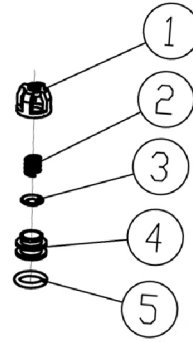

SIZE	DWG. NO.	REV.
A	520002	C
SCALE:	N/A	ECN#
	DC13-0353	SHEET 1 OF 5

14 PART NO. 7105741

OIL SEAL KIT		
ITEM	QTY	DESCRIPTION
1	3	SEAL, OIL

16 PART NO. 7106627

WATER SEAL KIT		
ITEM	QTY	DESCRIPTION
1	3	HIGH PRESSURE SEAL
2	3	BACK RING
3	3	O-RING
4	3	LOW PRESSURE SEAL

19 PART NO. 7104223

VALVE KIT		
ITEM	QTY	DESCRIPTION
1	6	VALVE CASE
2	6	SPRING
3	6	VALVE PLATE
4	6	VALVE SEAT
5	6	O-RING

31 PART NO. 7106654

BOOST VALVE KIT		
ITEM	QTY	DESCRIPTION
1	1	VALVE CASE
2	1	VALVE SPRING
3	1	VALVE POLE
4	1	VALVE PLATE
5	1	O-RING

35 PART NO. 7104228

SOAP INJECTOR KIT		
ITEM	QTY	DESCRIPTION
1	1	HOSE BARB
2	1	O-RING
3	1	O-RING
4	1	STEEL BALL
5	1	SPRING

37 PART NO. 7106630

VENTURI TUBE KIT		
ITEM	QTY	DESCRIPTION
1	1	O-RING
2	1	CHECK VALVE CORE
3	1	CHECK VALVE SPRING
4	1	NOZZLE
5	1	O-RING
6	1	VENTURI TUBE
7	1	O-RING

520002 PUMP DRAWING PARTS LIST

ITEM	PART NO.	DESCRIPTION	QTY PER PUMP	COMMENT
1	7106683	Case	1	
2	7106632	Oil Seal	1	
3	7106633	Thrusting Bearing 2	1	
4	7106673	Back Ring, Wobble Plate	1	
5	7106674	O-Ring	1	
6	7106675	Wobble Plate	1	
7	7106635	Thrusting Bearing 1	1	
8	7106636	Clip	3	
9	7106637	Spring Base	3	
10	7106638	Plunger	3	
11	7106639	Spring, Plunger	3	
12	7106676	O-Ring	1	
13	7106677	Base, Plunger	1	
14	7105741	Oil Seal	3	Oil Seal Kit
15	7106642	Back Ring	3	
16	7106627	High Pressure Water Seal	3	Water Seal Kit
		Back Ring		
		O-Ring		
		Low Pressure Water Seal		
17	7106643	Back Ring	3	
18	7106644	O-Ring	1	
19	7104223	Valve Case	6	Valve Kit (INLET AND OUTLET)
		Spring		
		Valve Plate		
		Valve Seat		
		O-Ring		
20	7000123	Filter Gasket	1	
21	7105705	Nut	1	
22	7106678	Inlet Connector	1	
23	7106651	O-Ring	1	
24	7106679	Pump Head	1	
25	7106648	Screw	4	
26	7106649	Screw	3	
27	7101359	Thermal Protector	1	
28	7106680	O-Ring	1	
29	7106681	O-Ring	3	
30	7005061	Nut Plug	2	