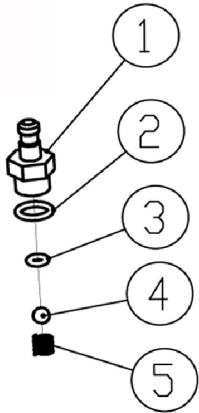

SIZE	DWG. NO.	REV.
A	520002	C
SCALE:	N/A	ECN#
	DC13-0353	SHEET 1 OF 5

14 PART NO. 7105741

OIL SEAL KIT		
ITEM	QTY	DESCRIPTION
1	3	SEAL, OIL

16 PART NO. 7106627

WATER SEAL KIT		
ITEM	QTY	DESCRIPTION
1	3	HIGH PRESSURE SEAL
2	3	BACK RING
3	3	O-RING
4	3	LOW PRESSURE SEAL

19 PART NO. 7104223

VALVE KIT		
ITEM	QTY	DESCRIPTION
1	6	VALVE CASE
2	6	SPRING
3	6	VALVE PLATE
4	6	VALVE SEAT
5	6	O-RING

31 PART NO. 7106654

BOOST VALVE KIT		
ITEM	QTY	DESCRIPTION
1	1	VALVE CASE
2	1	VALVE SPRING
3	1	VALVE POLE
4	1	VALVE PLATE
5	1	O-RING

35 PART NO. 7104228

SOAP INJECTOR KIT		
ITEM	QTY	DESCRIPTION
1	1	HOSE BARB
2	1	O-RING
3	1	O-RING
4	1	STEEL BALL
5	1	SPRING

37 PART NO. 7106630

VENTURI TUBE KIT		
ITEM	QTY	DESCRIPTION
1	1	O-RING
2	1	CHECK VALVE CORE
3	1	CHECK VALVE SPRING
4	1	NOZZLE
5	1	O-RING
6	1	VENTURI TUBE
7	1	O-RING

520002 PUMP DRAWING PARTS LIST

ITEM	PART NO.	DESCRIPTION	QTY PER PUMP	COMMENT
1	7106683	Case	1	
2	7106632	Oil Seal	1	
3	7106633	Thrusting Bearing 2	1	
4	7106673	Back Ring, Wobble Plate	1	
5	7106674	O-Ring	1	
6	7106675	Wobble Plate	1	
7	7106635	Thrusting Bearing 1	1	
8	7106636	Clip	3	
9	7106637	Spring Base	3	
10	7106638	Plunger	3	
11	7106639	Spring, Plunger	3	
12	7106676	O-Ring	1	
13	7106677	Base, Plunger	1	
14	7105741	Oil Seal	3	Oil Seal Kit
15	7106642	Back Ring	3	
16	7106627	High Pressure Water Seal	3	Water Seal Kit
		Back Ring		
		O-Ring		
		Low Pressure Water Seal		
17	7106643	Back Ring	3	
18	7106644	O-Ring	1	
19	7104223	Valve Case	6	Valve Kit (INLET AND OUTLET)
		Spring		
		Valve Plate		
		Valve Seat		
		O-Ring		
20	7000123	Filter Gasket	1	
21	7105705	Nut	1	
22	7106678	Inlet Connector	1	
23	7106651	O-Ring	1	
24	7106679	Pump Head	1	
25	7106648	Screw	4	
26	7106649	Screw	3	
27	7101359	Thermal Protector	1	
28	7106680	O-Ring	1	
29	7106681	O-Ring	3	
30	7005061	Nut Plug	2	